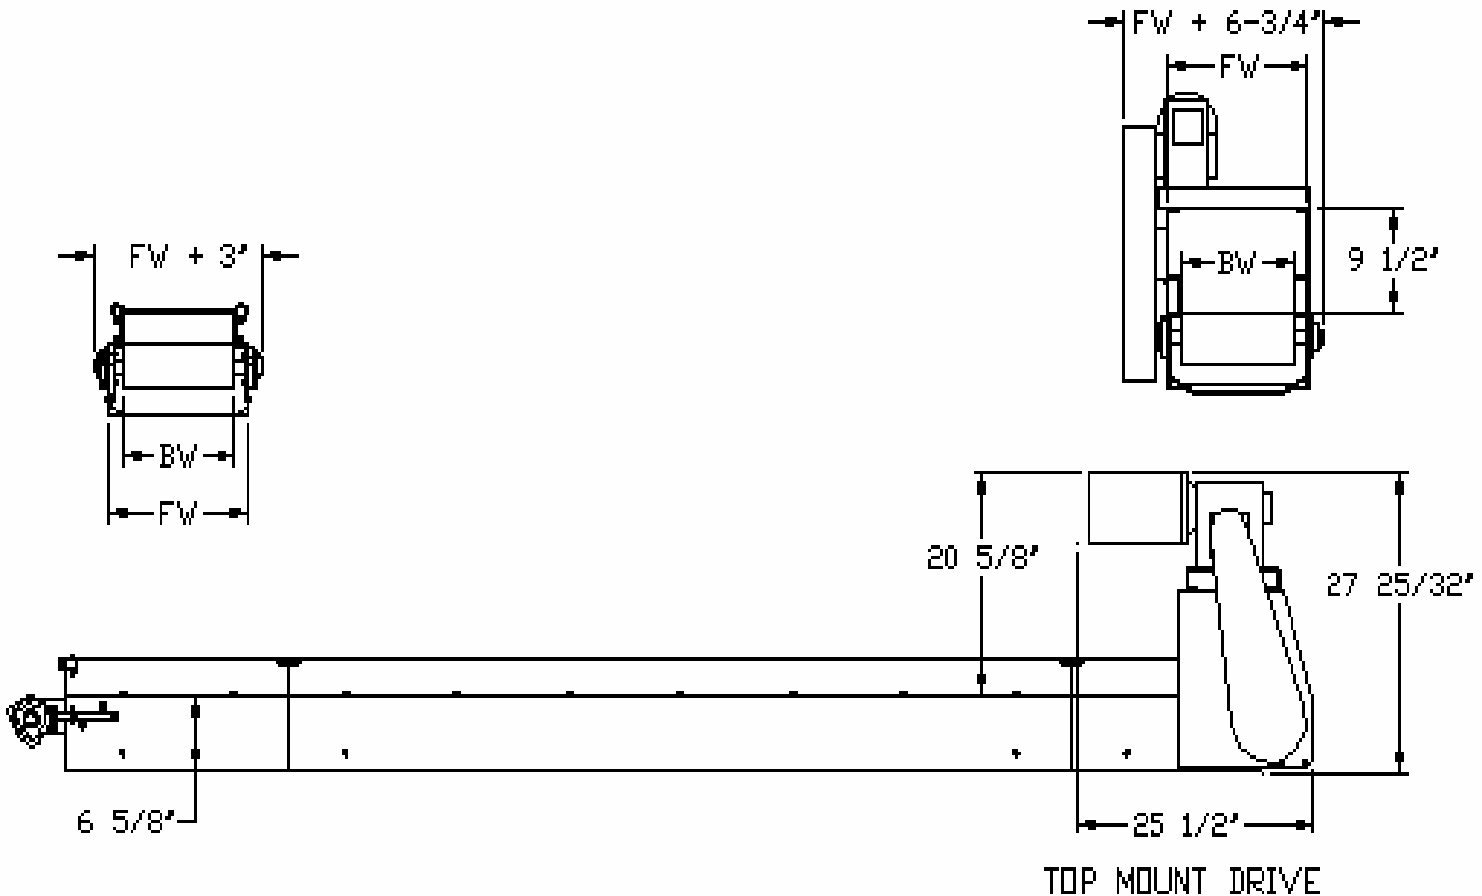

## TOP MOUNT DRIVE

### STANDARD DUTY CLEATED INCLINE CONVEYOR

This light weight narrow frame parts conveyor provides the flexibility to be used in both horizontal and inclined applications. This unit is an economical choice for narrow, shorter run applications.